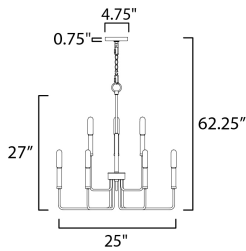

PRODUCT DESCRIPTION

The straight-line minimalistic look is dressed up with a two tone Black and soft Gold finish, creating a metropolitan style at popular pricing.

*max overall height

MEASUREMENTS

- DIMENSION : 25" L x 25" W x 27" H
- MAX OAH : 65.25" OAH
- CANOPY : 4.75" W x 0.75" H x 4.75" L
- HANGING WEIGHT : 8.6 lb

LAMPING

- INPUT VOLTAGE : 120V
- BULB : 9 x 60W Incandescent E12 Candelabra , 540W Total
- BULB INCLUDED : (Not Included)
- DIMMABLE : Yes

FINISHES OPTION

Black / Gold (BKGLD)

MATERIAL

Steel

RATINGS

cULus
Dry Location